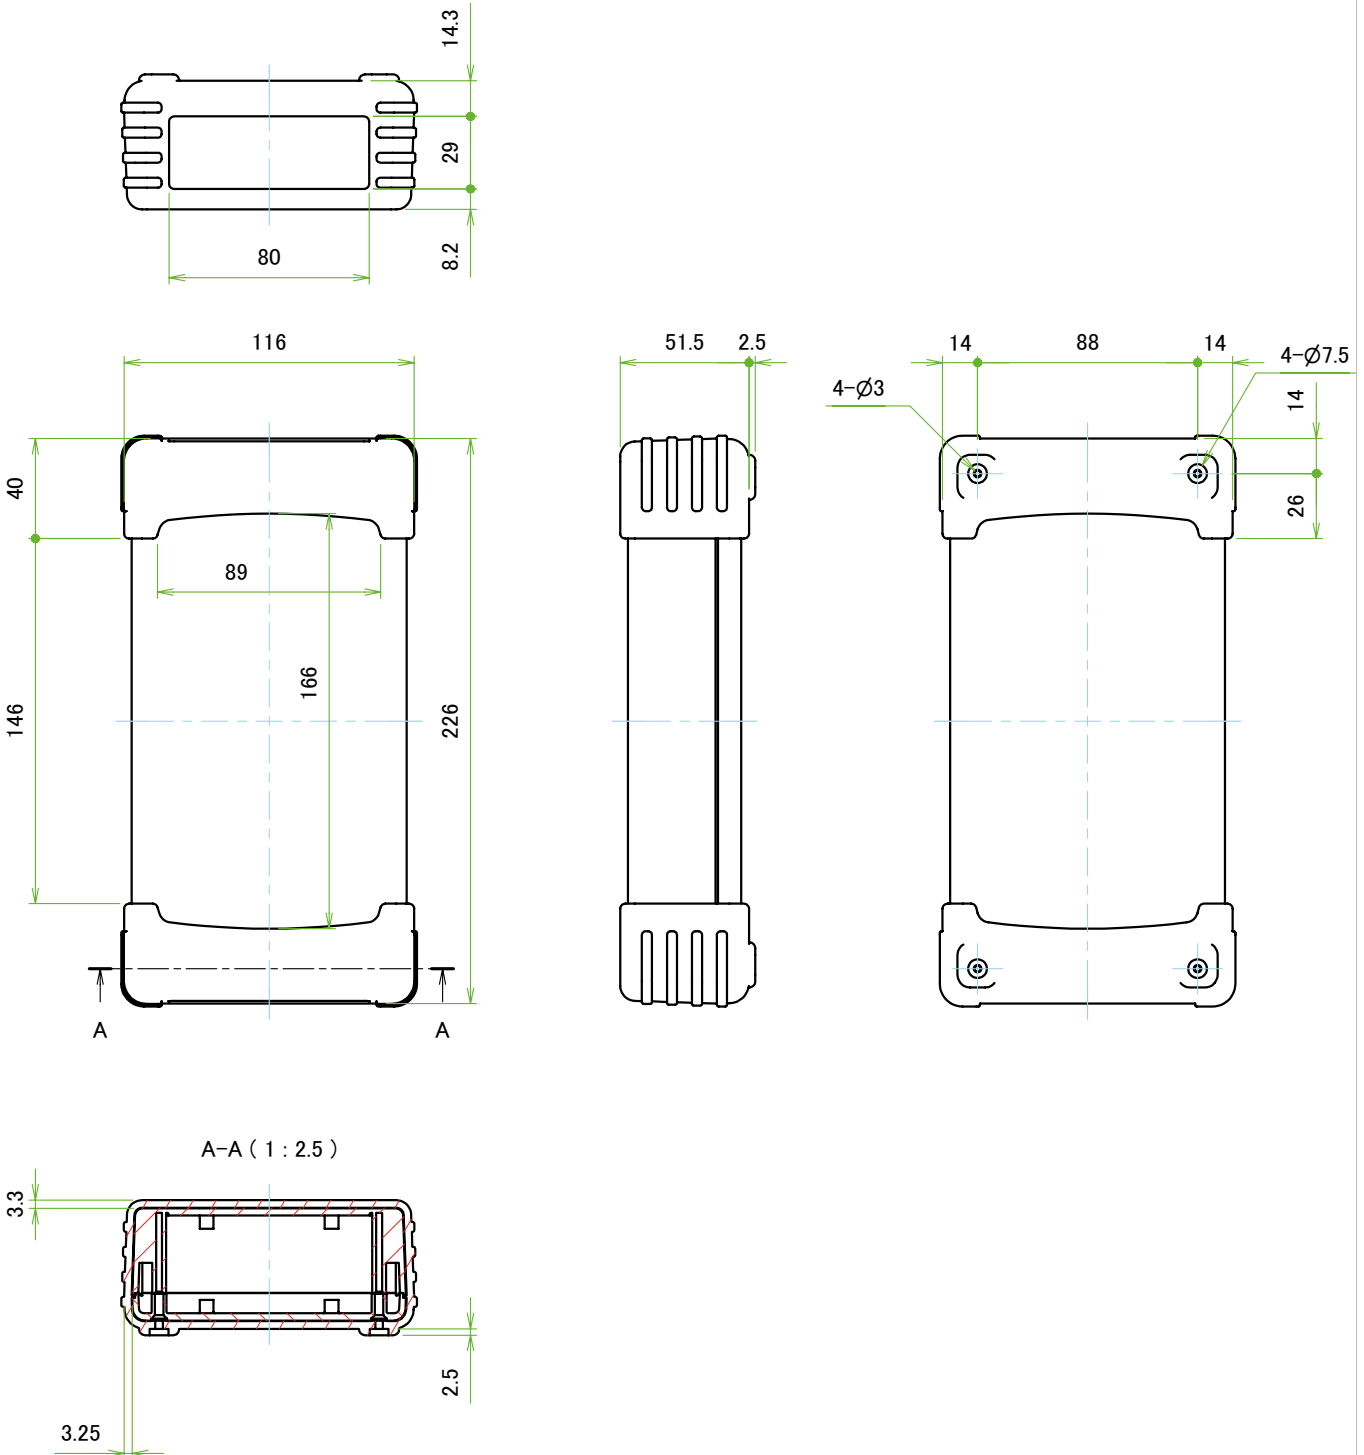

Data sheet for Plastic Housing

Electronics plastic housing

Series TPC

Order Code

Description

Series:	TPC			
External dimensions housing W x H x L:				
71 x 32 x 136 mm		73-130		
71 x 56 x 136 mm		75-130		
91,5 x 41,5 x 176 mm		94-170		
91,5 x 66,5 x 176 mm		96-170		
116 x 51,5 x 226 mm		115-220		
116 x 81,5 x 226 mm		118-220		
131 x 51 x 131 mm		135-130		
131 x 51 x 151 mm		135-180		
131 x 71 x 181 mm		137-180		
Housing colour:				
Black			B	
White			W	
Colour silicone cover:				
Yellow				Y
Navy blue				BL
Grey				G
Black				B

Data sheet for Plastic Housing

Electronics plastic housing

Series TPC

Drawing TPC75-130 external

Data sheet for Plastic Housing

Electronics plastic housing

Series TPC

Drawing TPC75-130 internal

Data sheet for Plastic Housing

Electronics plastic housing

Series TPC

Drawing TPC94-170 external

Data sheet for Plastic Housing

Electronics plastic housing

Series TPC

Drawing TPC115-220 external

Data sheet for Plastic Housing

Electronics plastic housing

Series TPC

Drawing TPC115-220 internal

Data sheet for Plastic Housing

Electronics plastic housing

Series TPC

Drawing TPC118-220 external