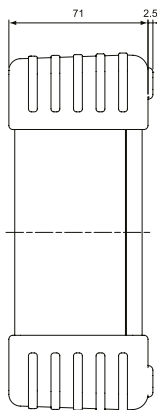

Housing 137-180