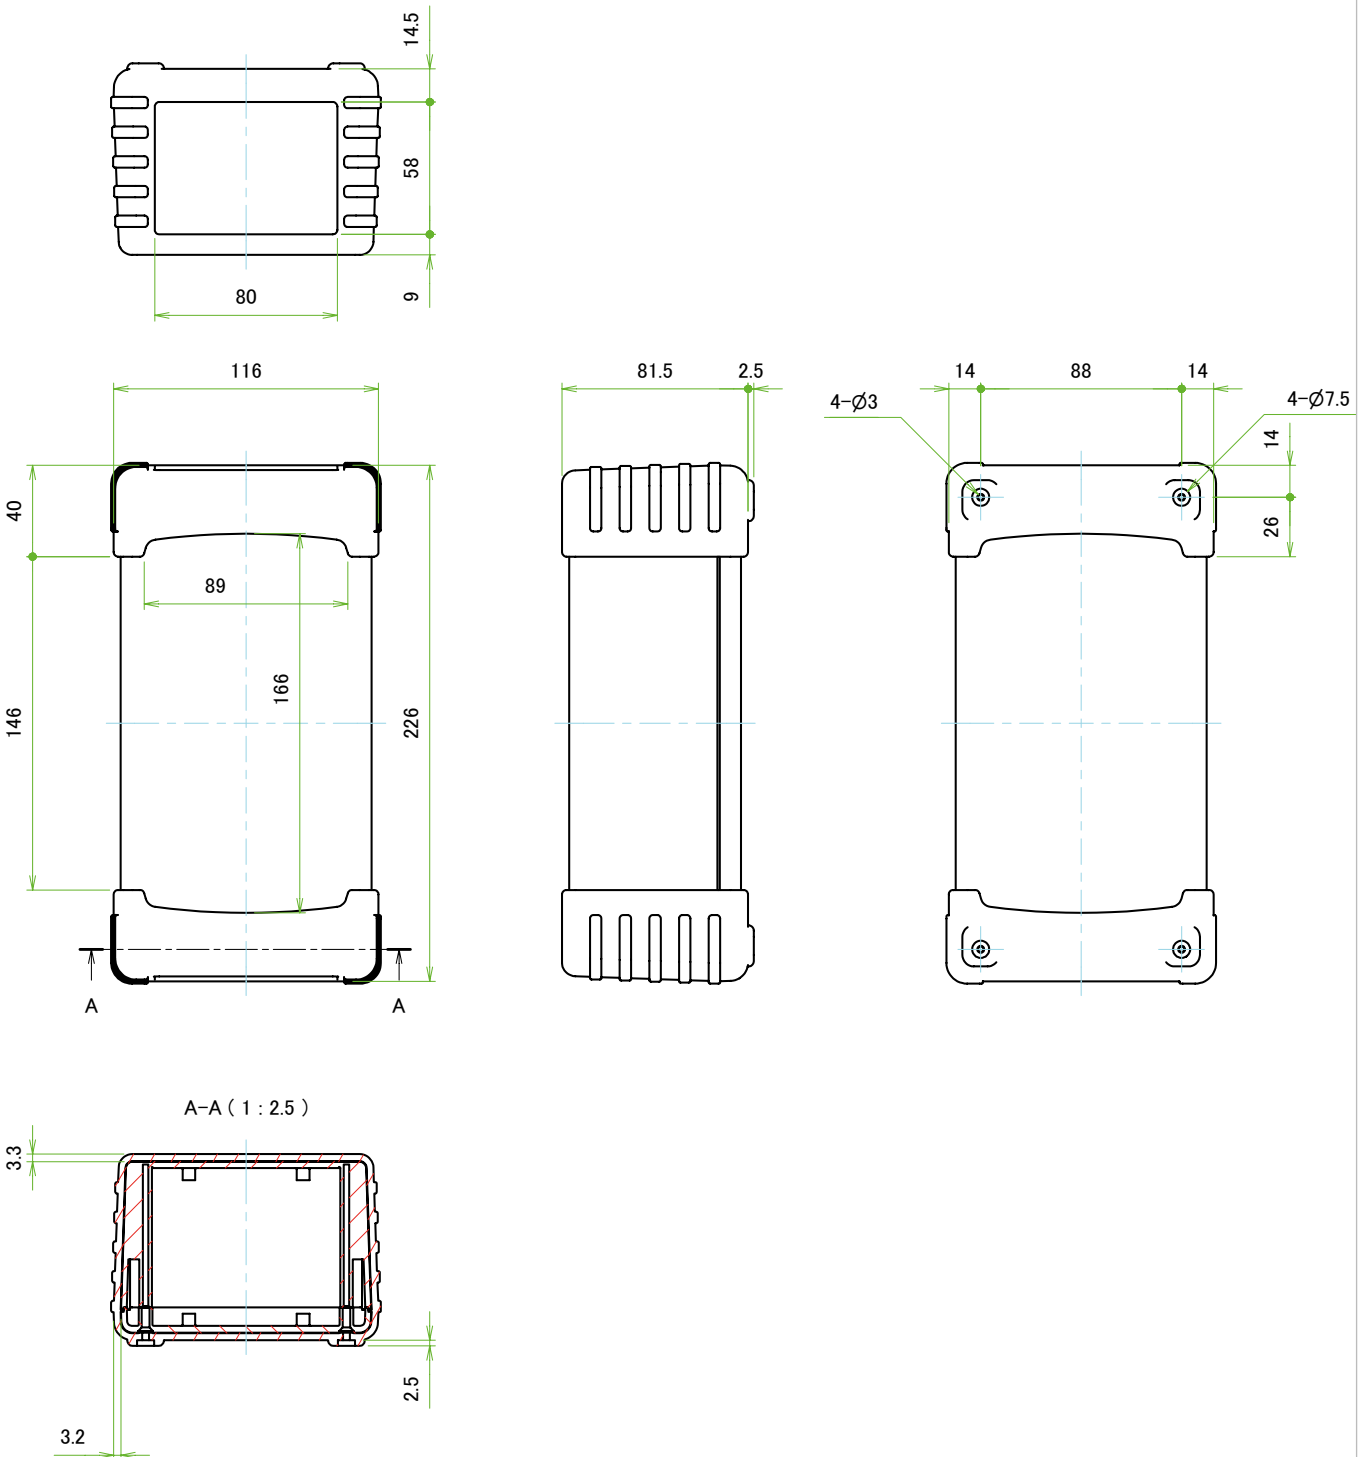

Data sheet for Plastic Housing

Electronics plastic housing

Series TPC

Order Code

Description

Series:	TPC			
External dimensions housing W x H x L:				
71 x 32 x 136 mm		73-130		
71 x 56 x 136 mm		75-130		
91,5 x 41,5 x 176 mm		94-170		
91,5 x 66,5 x 176 mm		96-170		
116 x 51,5 x 226 mm		115-220		
116 x 81,5 x 226 mm		118-220		
131 x 51 x 131 mm		135-130		
131 x 51 x 151 mm		135-180		
131 x 71 x 181 mm		137-180		
Housing colour:				
Black			B	
White			W	
Colour silicone cover:				
Yellow				Y
Navy blue				BL
Grey				G
Black				B

Data sheet for Plastic Housing

Electronics plastic housing

Series TPC

Drawing TPC94-170 external

Data sheet for Plastic Housing

Electronics plastic housing

Series TPC

Drawing TPC115-220 external

Data sheet for Plastic Housing

Electronics plastic housing

Series TPC

Drawing TPC115-220 internal

Data sheet for Plastic Housing

Electronics plastic housing

Series TPC

Drawing TPC118-220 external

Data sheet for Plastic Housing

Electronics plastic housing

Series TPC

Drawing TPC118-220 internal

Data sheet for Plastic Housing

Electronics plastic housing

Series TPC

Drawing TPC135-130 / 135-180 / 137-180 external