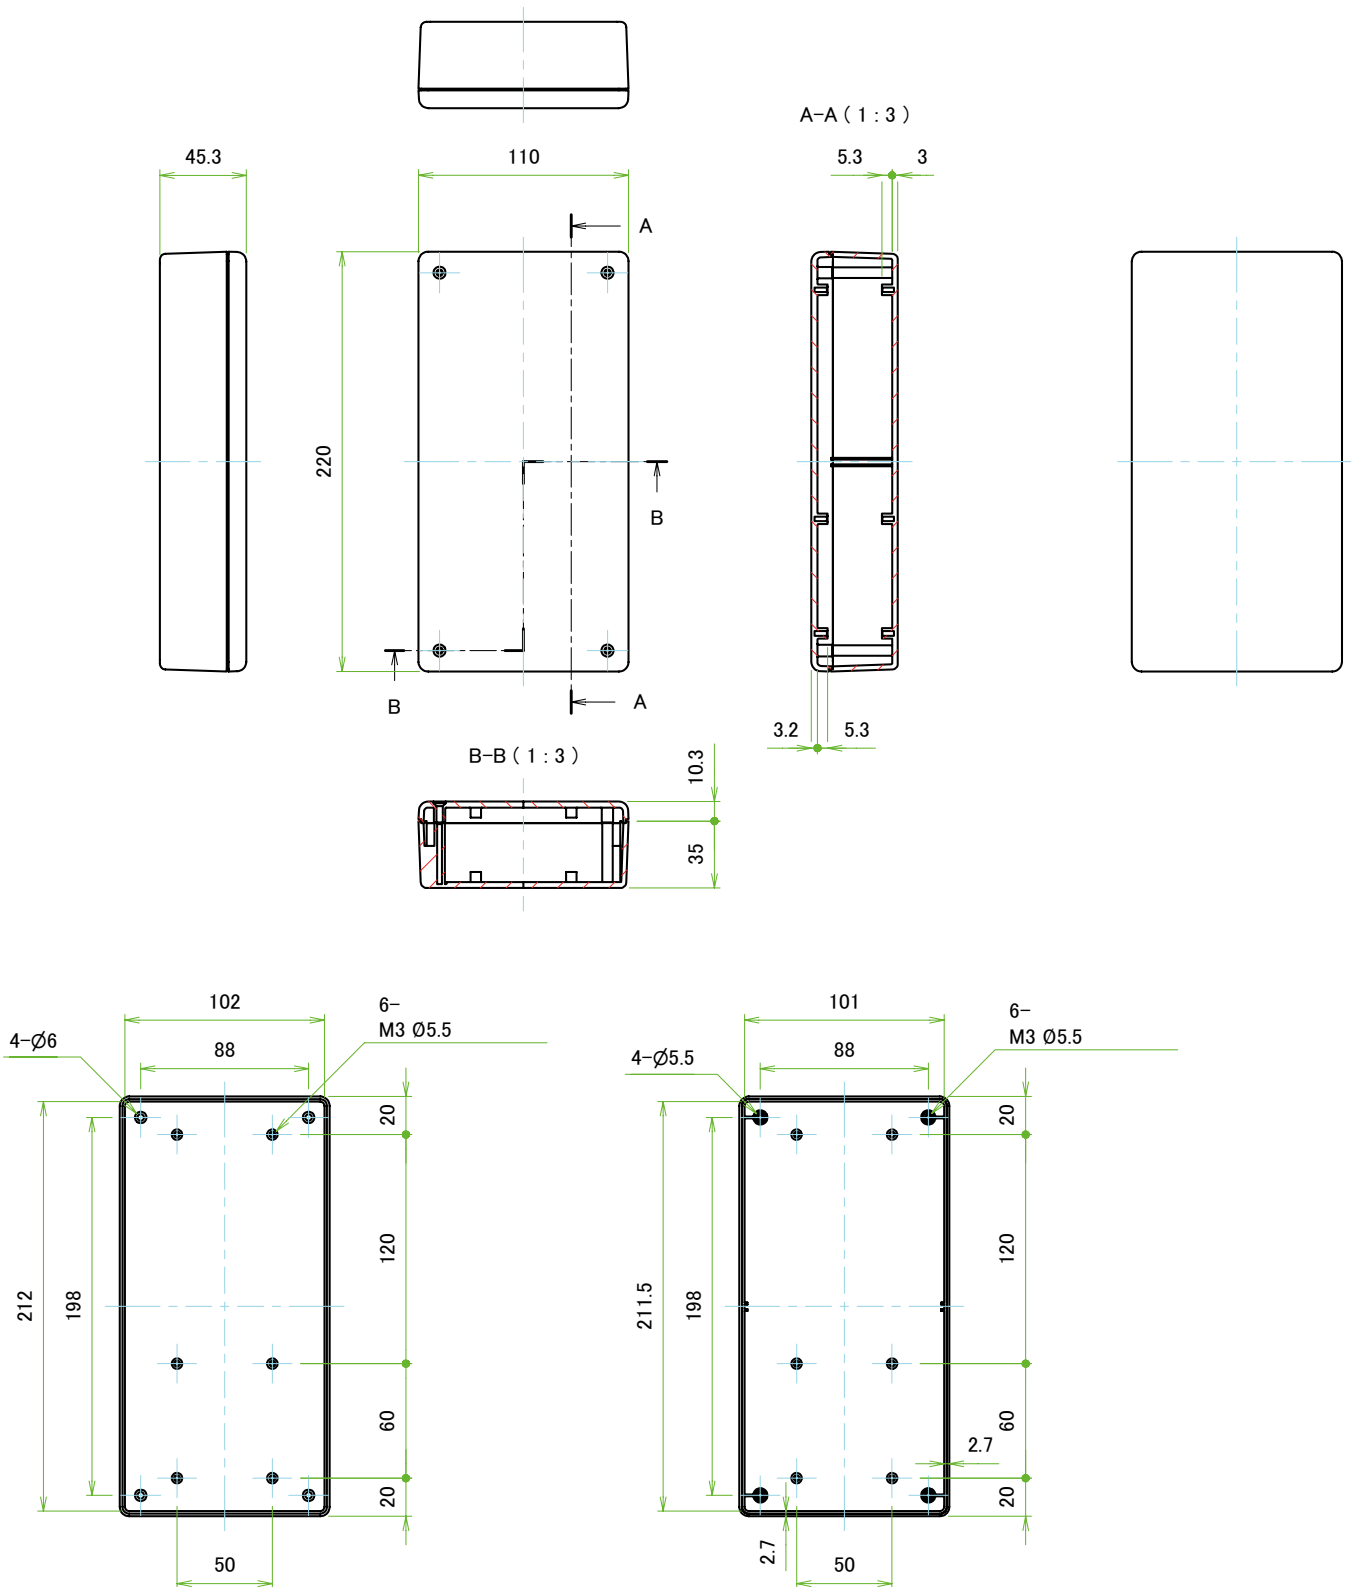

Data sheet for Plastic Housing

Electronics plastic housing

Series TPC

Order Code

Description

Series:	TPC			
External dimensions housing W x H x L:				
71 x 32 x 136 mm		73-130		
71 x 56 x 136 mm		75-130		
91,5 x 41,5 x 176 mm		94-170		
91,5 x 66,5 x 176 mm		96-170		
116 x 51,5 x 226 mm		115-220		
116 x 81,5 x 226 mm		118-220		
131 x 51 x 131 mm		135-130		
131 x 51 x 151 mm		135-180		
131 x 71 x 181 mm		137-180		
Housing colour:				
Black			B	
White			W	
Colour silicone cover:				
Yellow				Y
Navy blue				BL
Grey				G
Black				B

Data sheet for Plastic Housing

Electronics plastic housing

Series TPC

Drawing TPC75-130 external

Data sheet for Plastic Housing

Electronics plastic housing

Series TPC

Drawing TPC75-130 internal

Data sheet for Plastic Housing

Electronics plastic housing

Series TPC

Drawing TPC94-170 external

Data sheet for Plastic Housing

Electronics plastic housing

Series TPC

Drawing TPC115-220 external

Data sheet for Plastic Housing

Electronics plastic housing

Series TPC

Drawing TPC115-220 internal

Data sheet for Plastic Housing

Electronics plastic housing

Series TPC

Drawing TPC118-220 external