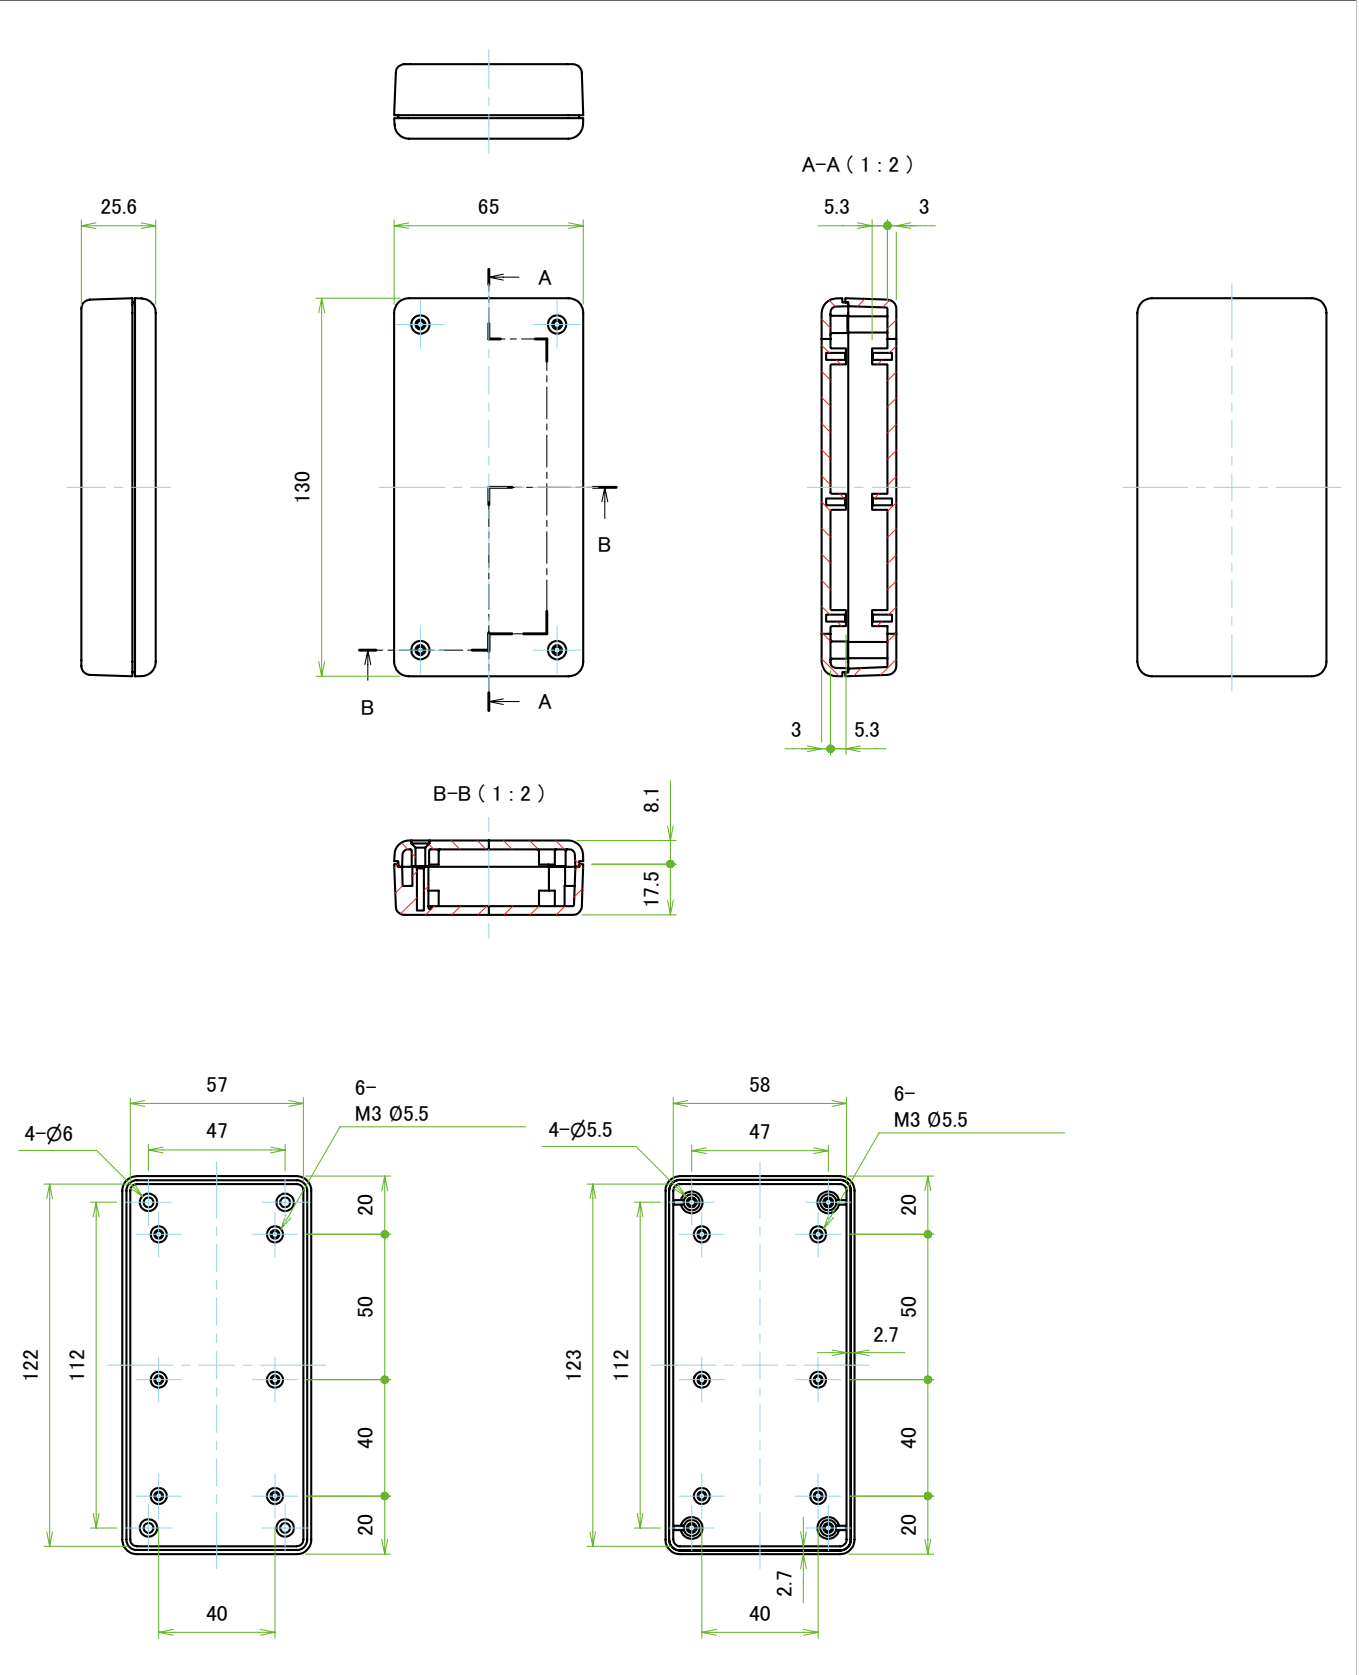

Data sheet for Plastic Housing

Electronics plastic housing

Series TPC

Order Code

Description

Series:	TPC			
External dimensions housing W x H x L:				
71 x 32 x 136 mm		73-130		
71 x 56 x 136 mm		75-130		
91,5 x 41,5 x 176 mm		94-170		
91,5 x 66,5 x 176 mm		96-170		
116 x 51,5 x 226 mm		115-220		
116 x 81,5 x 226 mm		118-220		
131 x 51 x 131 mm		135-130		
131 x 51 x 151 mm		135-180		
131 x 71 x 181 mm		137-180		
Housing colour:				
Black			B	
White			W	
Colour silicone cover:				
Yellow				Y
Navy blue				BL
Grey				G
Black				B

Data sheet for Plastic Housing

Electronics plastic housing

Series TPC

Drawing TPC73-130 external

Data sheet for Plastic Housing

Electronics plastic housing

Series TPC

Drawing TPC73-130 internal

Data sheet for Plastic Housing

Electronics plastic housing

Series TPC

Drawing TPC75-130 external

Data sheet for Plastic Housing

Electronics plastic housing

Series TPC

Drawing TPC75-130 internal