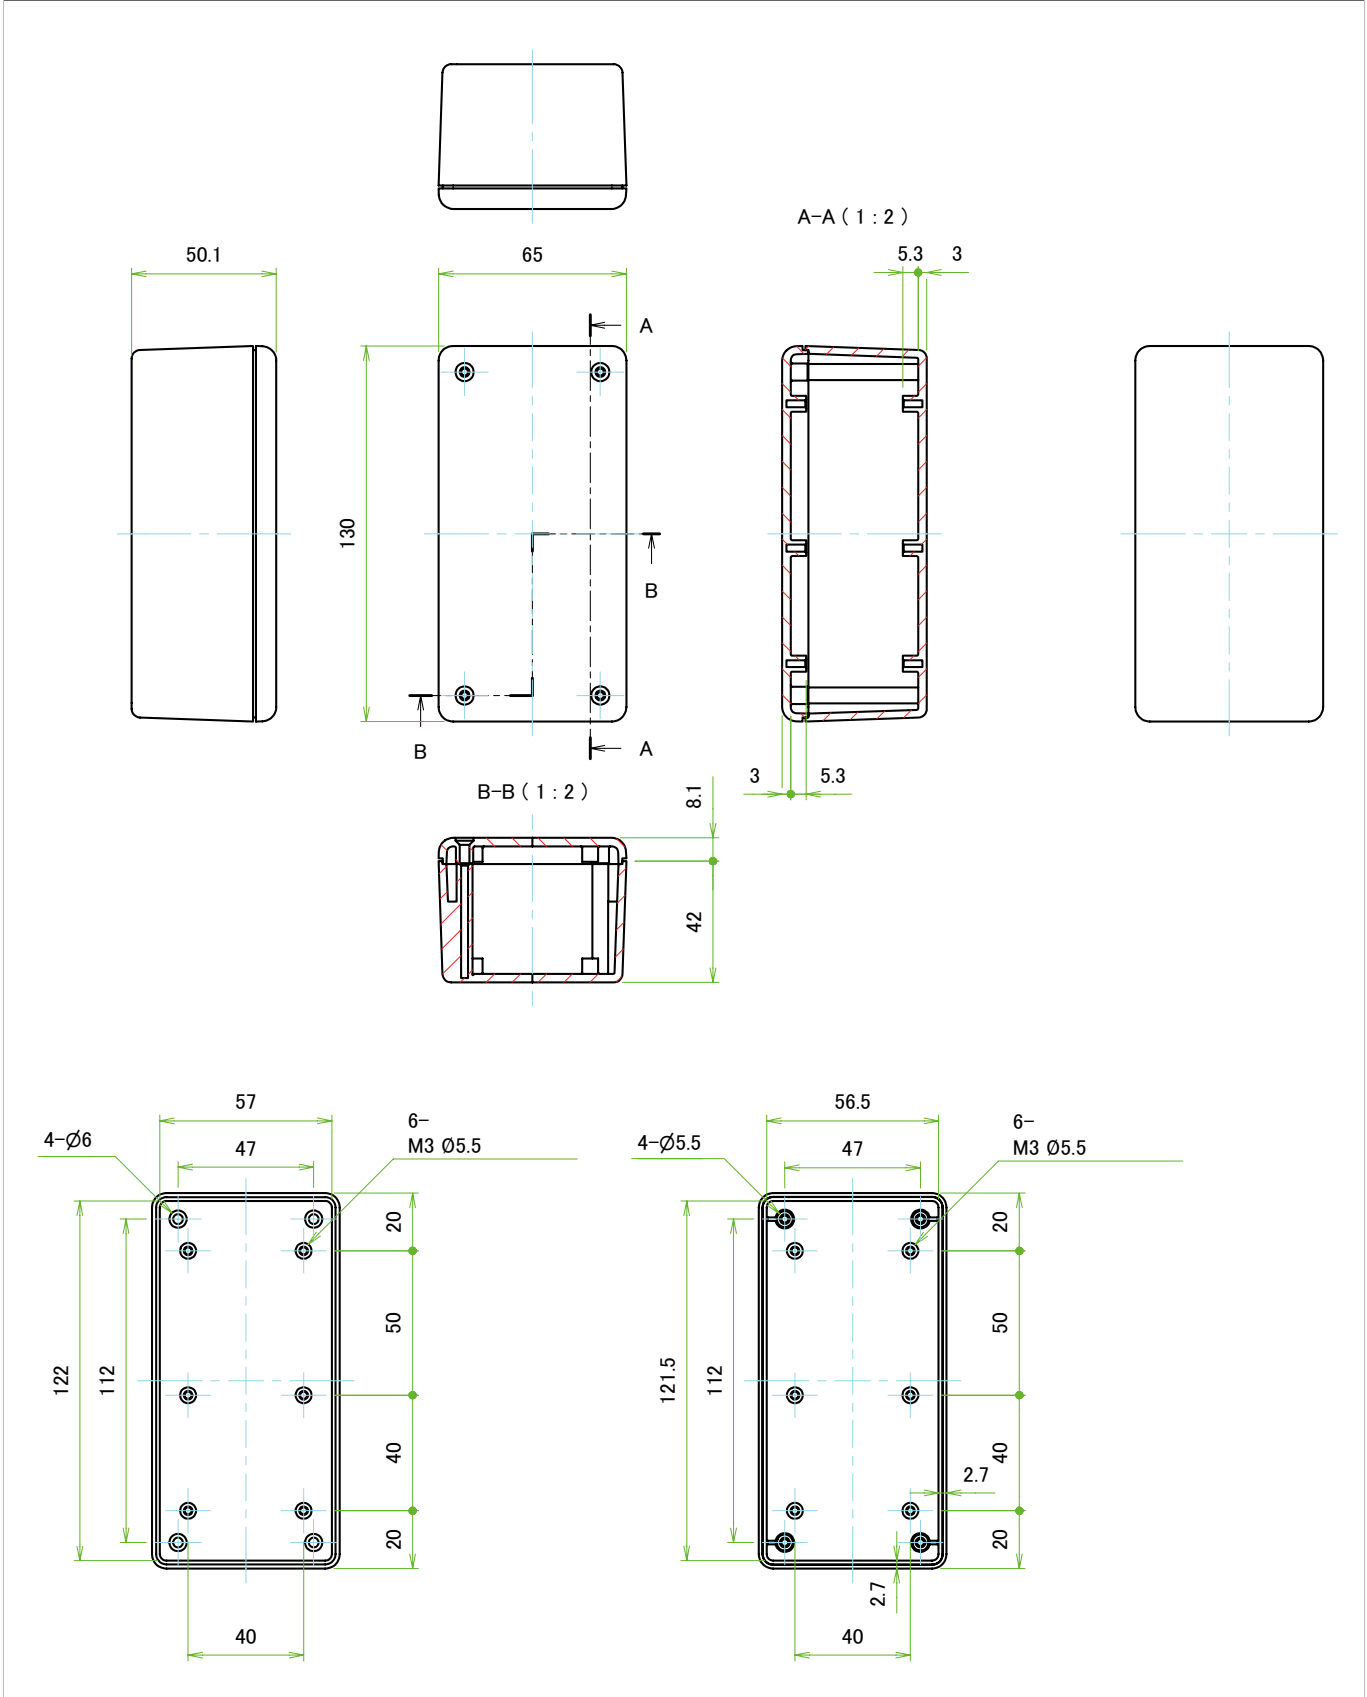

Data sheet for Plastic Housing

Electronics plastic housing

Series TPC

Order Code

Description

Series:	TPC			
External dimensions housing W x H x L:				
71 x 32 x 136 mm		73-130		
71 x 56 x 136 mm		75-130		
91,5 x 41,5 x 176 mm		94-170		
91,5 x 66,5 x 176 mm		96-170		
116 x 51,5 x 226 mm		115-220		
116 x 81,5 x 226 mm		118-220		
131 x 51 x 131 mm		135-130		
131 x 51 x 151 mm		135-180		
131 x 71 x 181 mm		137-180		
Housing colour:				
Black			B	
White			W	
Colour silicone cover:				
Yellow				Y
Navy blue				BL
Grey				G
Black				B

Data sheet for Plastic Housing

Electronics plastic housing

Series TPC

Drawing TPC73-130 external

Data sheet for Plastic Housing

Electronics plastic housing

Series TPC

Drawing TPC73-130 internal

Data sheet for Plastic Housing

Electronics plastic housing

Series TPC

Drawing TPC75-130 external

Data sheet for Plastic Housing

Electronics plastic housing

Series TPC

Drawing TPC75-130 internal

Data sheet for Plastic Housing

Electronics plastic housing

Series TPC

Drawing TPC94-170 external

Data sheet for Plastic Housing

Electronics plastic housing

Series TPC

Drawing TPC115-220 external