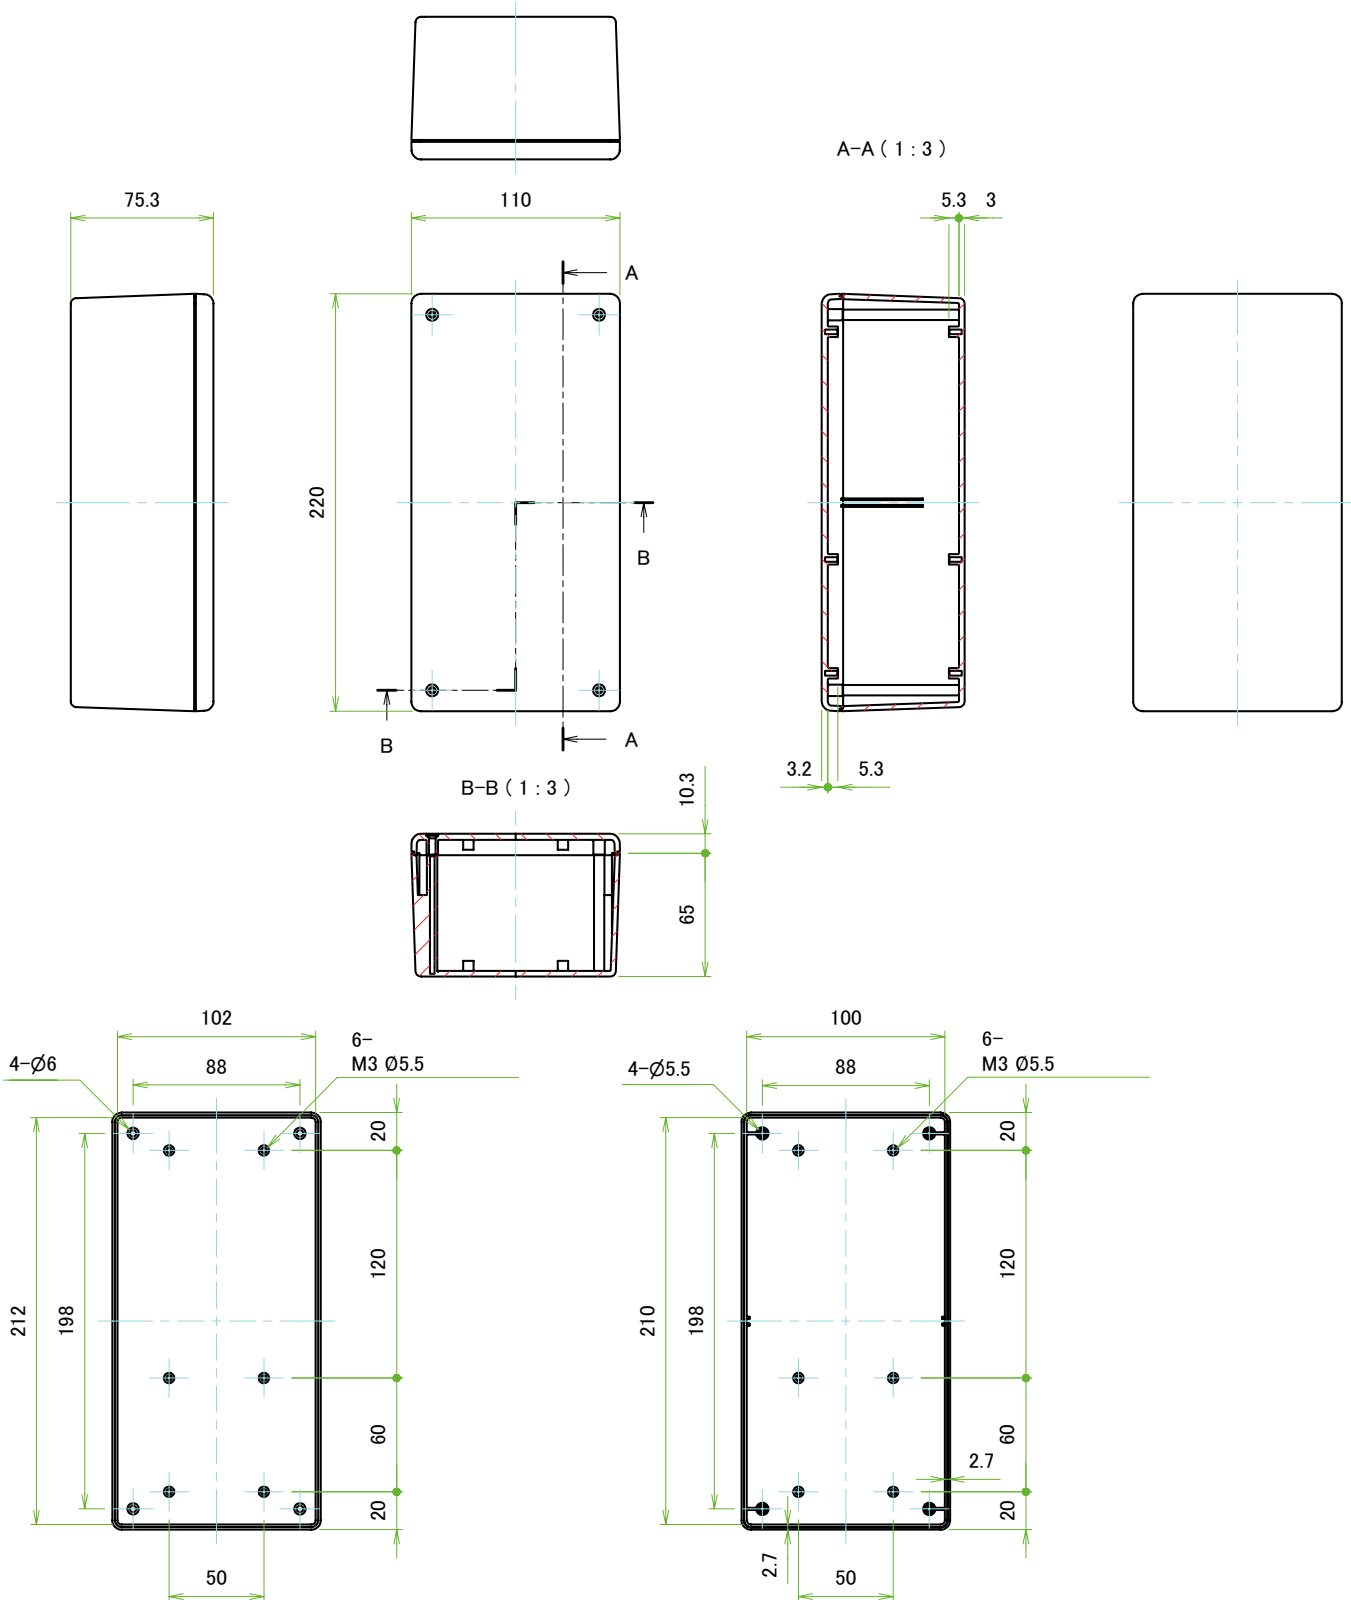

Data sheet for Plastic Housing

Electronics plastic housing

Series TPC

Order Code

Description

Series:	TPC			
External dimensions housing W x H x L:				
71 x 32 x 136 mm		73-130		
71 x 56 x 136 mm		75-130		
91,5 x 41,5 x 176 mm		94-170		
91,5 x 66,5 x 176 mm		96-170		
116 x 51,5 x 226 mm		115-220		
116 x 81,5 x 226 mm		118-220		
131 x 51 x 131 mm		135-130		
131 x 51 x 151 mm		135-180		
131 x 71 x 181 mm		137-180		
Housing colour:				
Black			B	
White			W	
Colour silicone cover:				
Yellow				Y
Navy blue				BL
Grey				G
Black				B

Data sheet for Plastic Housing

Electronics plastic housing

Series TPC

Drawing TPC94-170 external

Data sheet for Plastic Housing

Electronics plastic housing

Series TPC

Drawing TPC115-220 external

Data sheet for Plastic Housing

Electronics plastic housing

Series TPC

Drawing TPC115-220 internal

Data sheet for Plastic Housing

Electronics plastic housing

Series TPC

Drawing TPC118-220 external

Data sheet for Plastic Housing

Electronics plastic housing

Series TPC

Drawing TPC118-220 internal

Data sheet for Plastic Housing

Electronics plastic housing

Series TPC

Drawing TPC135-130 / 135-180 / 137-180 external