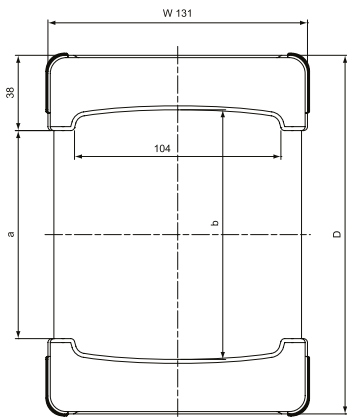

Data sheet for Plastic Housing

Electronics plastic housing

Series TPC

Order Code

Description

Series:	TPC			
External dimensions housing W x H x L:				
71 x 32 x 136 mm		73-130		
71 x 56 x 136 mm		75-130		
91,5 x 41,5 x 176 mm		94-170		
91,5 x 66,5 x 176 mm		96-170		
116 x 51,5 x 226 mm		115-220		
116 x 81,5 x 226 mm		118-220		
131 x 51 x 131 mm		135-130		
131 x 51 x 151 mm		135-180		
131 x 71 x 181 mm		137-180		
Housing colour:				
Black			B	
White			W	
Colour silicone cover:				
Yellow				Y
Navy blue				BL
Grey				G
Black				B

Data sheet for Plastic Housing

Electronics plastic housing

Series TPC

Drawing TPC115-220 internal

Data sheet for Plastic Housing

Electronics plastic housing

Series TPC

Drawing TPC118-220 external

Data sheet for Plastic Housing

Electronics plastic housing

Series TPC

Drawing TPC118-220 internal

Data sheet for Plastic Housing

Electronics plastic housing

Series TPC

Drawing TPC135-130 / 135-180 / 137-180 external

**Housing 135-130
135-180**

Housing	W	H	D	a	b
135-130	131	51	131	55	76
135-180	131	51	181	105	126

Housing 137-180

Data sheet for Plastic Housing

Electronics plastic housing

Series TPC

Drawing TPC135-130 / 135-180 / 137-180 internal