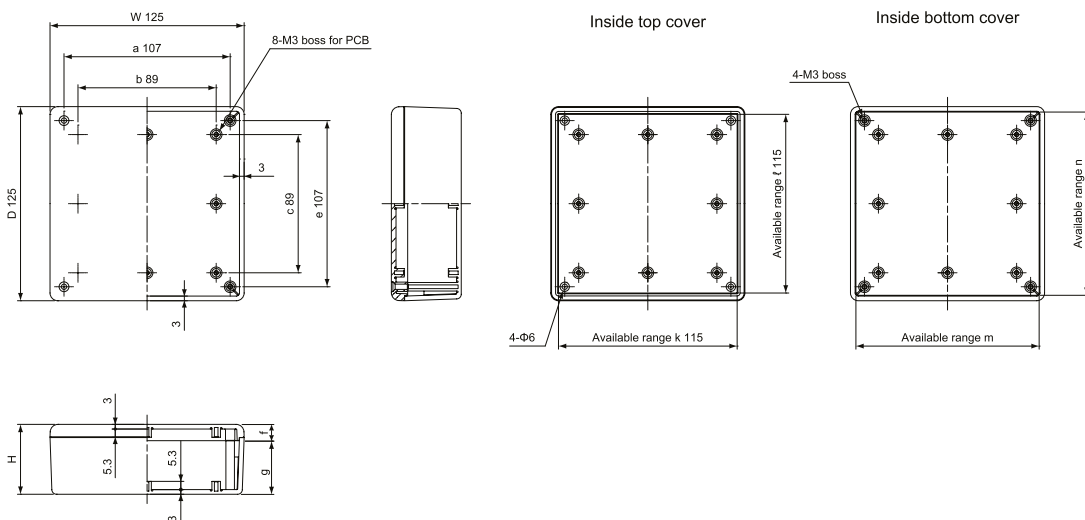

Housing	W	H	D	a	b	c	e	f	g	i	j	k	ℓ	m	n
135-130	125	45	125	107	89	89	107	8.5	36.5	—	—	115	115	116.5	116.5
135-180	125	45	175	105	95	135	155	8.5	36.5	—	—	115	165	116.5	166.5
137-180	125	65	175	105	95	135	155	8.5	56.5	—	—	115	165	115	165