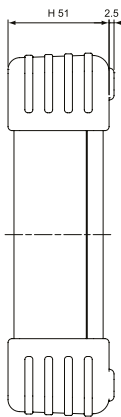

Housing	W	H	D	a	b
135-130	131	51	131	55	76
135-180	131	51	181	105	126