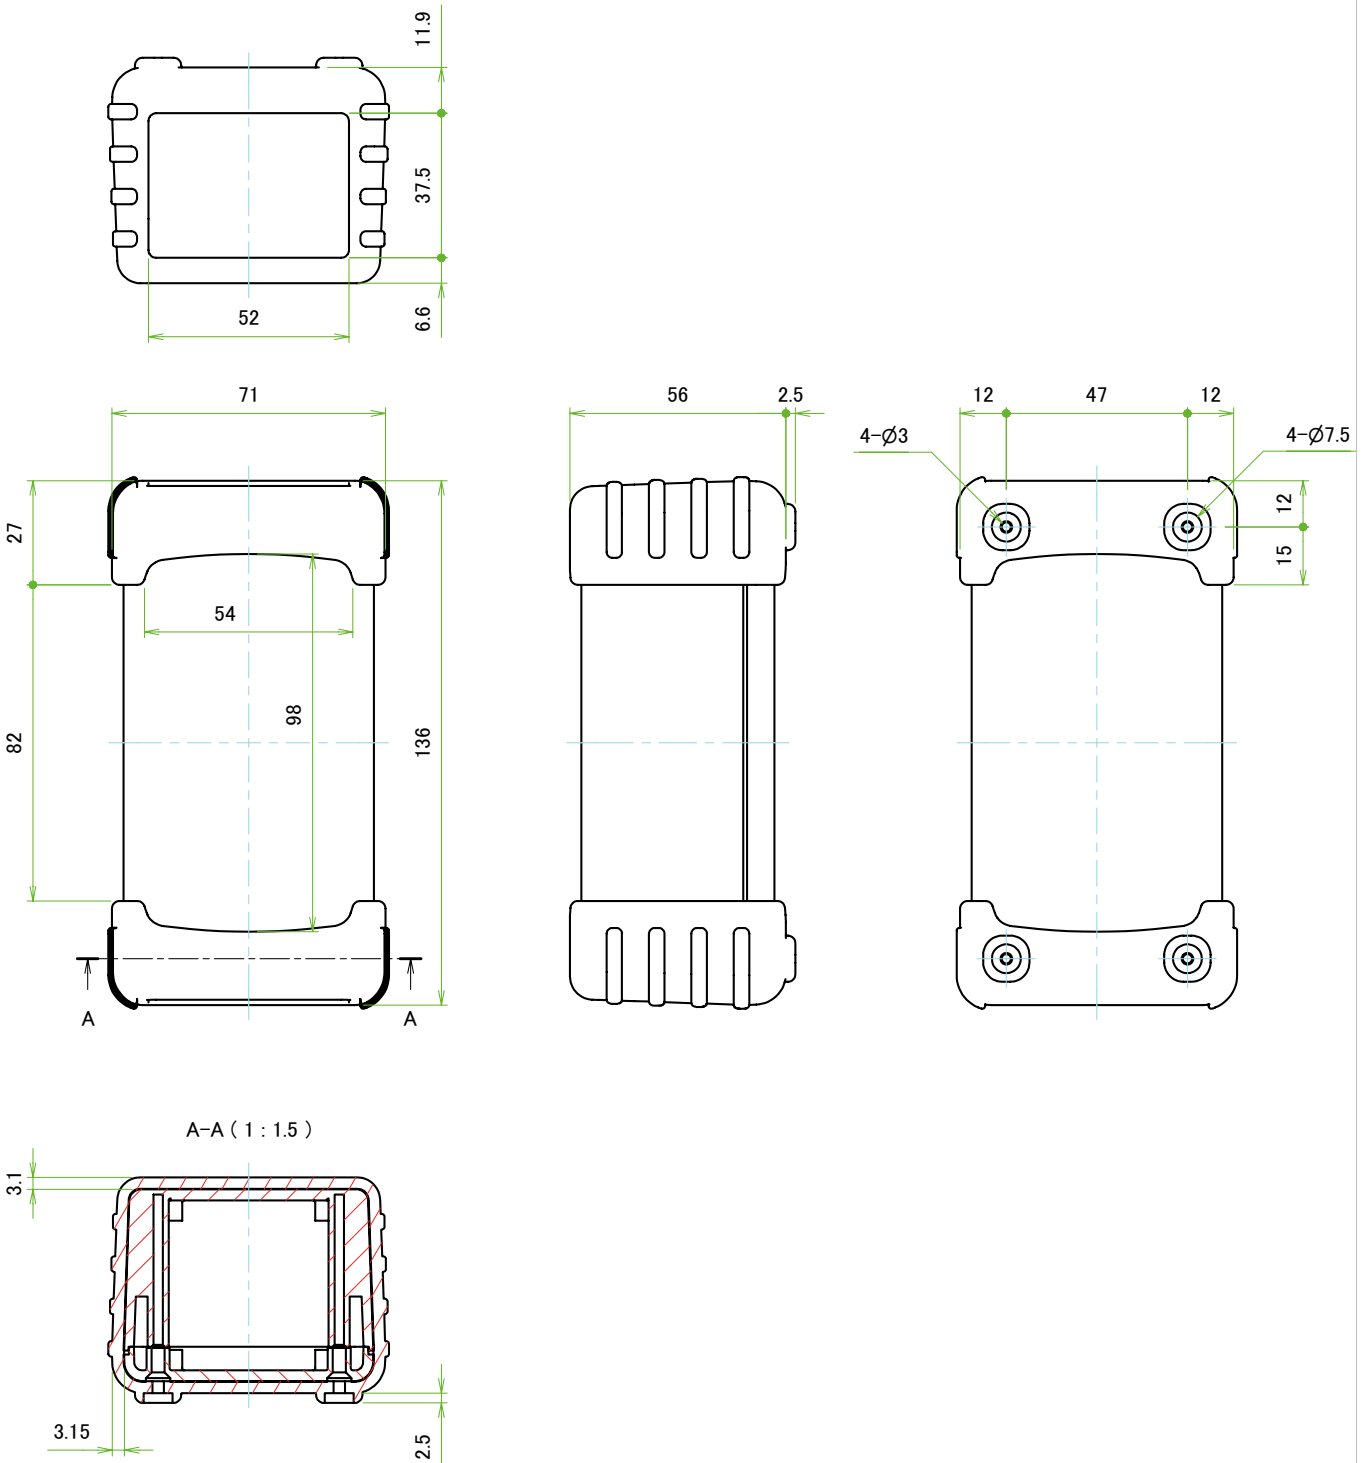

Data sheet for Plastic Housing

Electronics plastic housing

Series TPC

Order Code

Description

Series:	TPC			
External dimensions housing W x H x L:				
71 x 32 x 136 mm		73-130		
71 x 56 x 136 mm		75-130		
91,5 x 41,5 x 176 mm		94-170		
91,5 x 66,5 x 176 mm		96-170		
116 x 51,5 x 226 mm		115-220		
116 x 81,5 x 226 mm		118-220		
131 x 51 x 131 mm		135-130		
131 x 51 x 151 mm		135-180		
131 x 71 x 181 mm		137-180		
Housing colour:				
Black			B	
White			W	
Colour silicone cover:				
Yellow				Y
Navy blue				BL
Grey				G
Black				B

Data sheet for Plastic Housing

Electronics plastic housing

Series TPC

Drawing TPC73-130 external

Data sheet for Plastic Housing

Electronics plastic housing

Series TPC

Drawing TPC73-130 internal

Data sheet for Plastic Housing

Electronics plastic housing

Series TPC

Drawing TPC75-130 external

Data sheet for Plastic Housing

Electronics plastic housing

Series TPC

Drawing TPC75-130 internal