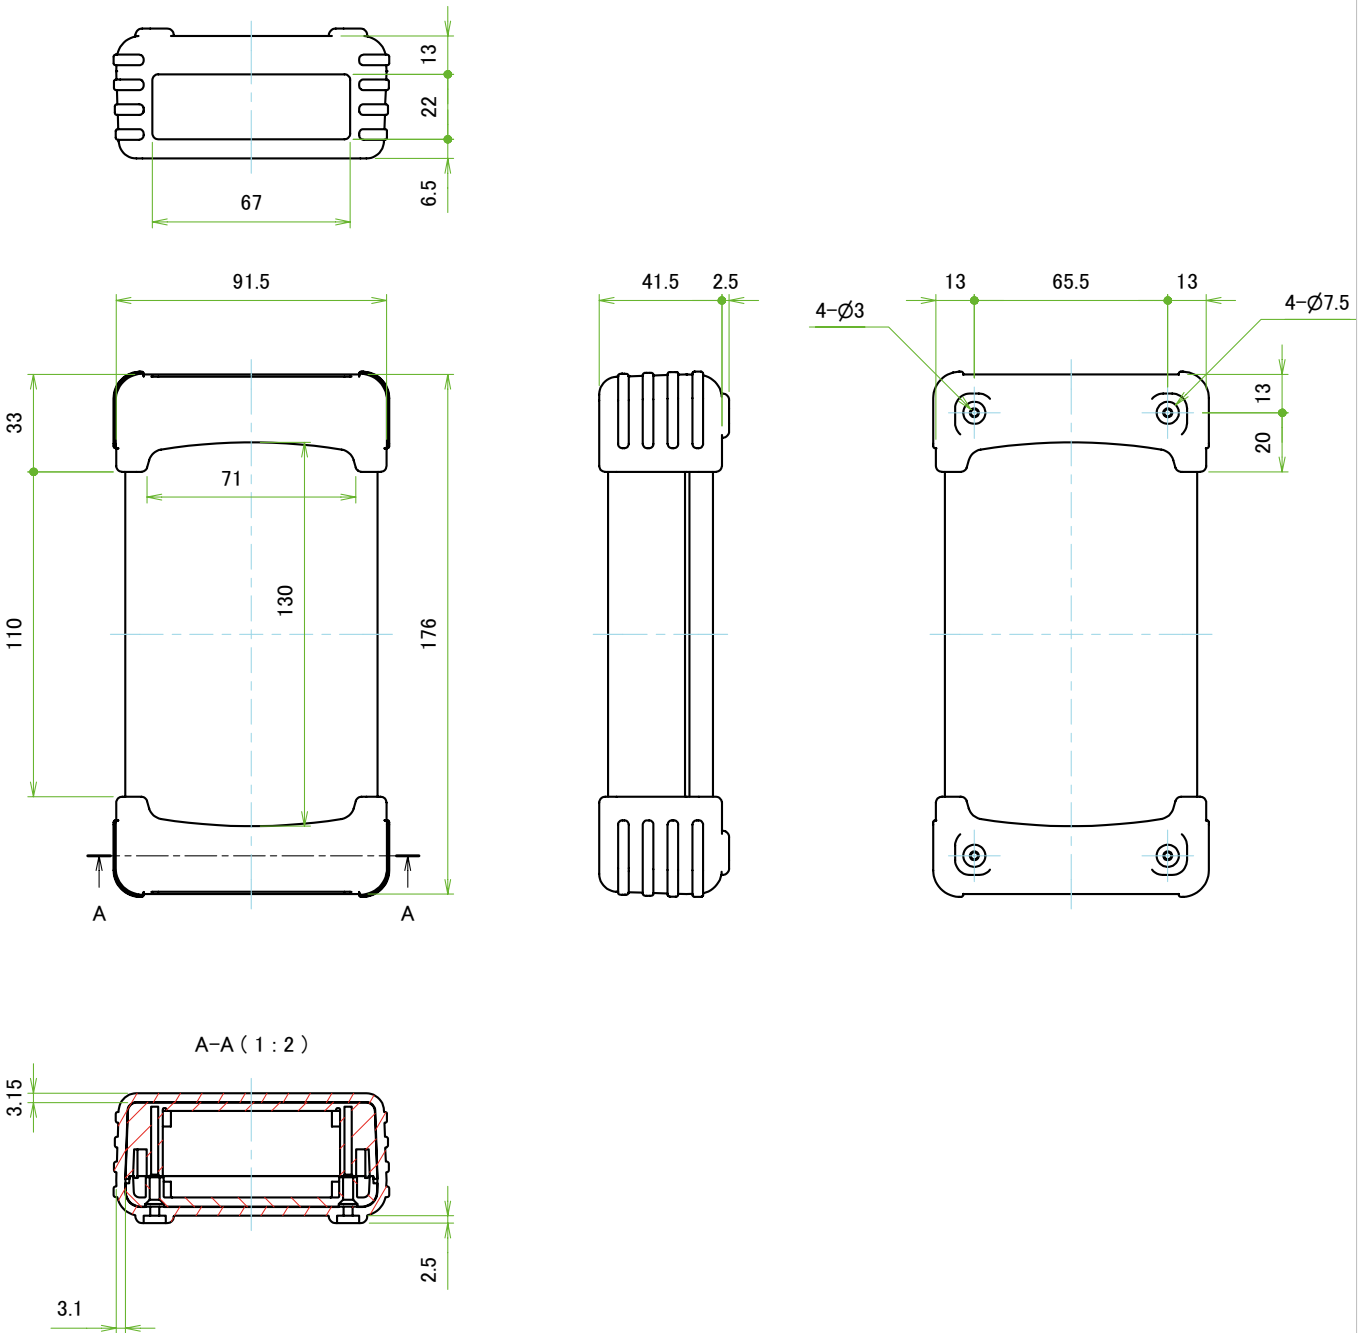

Data sheet for Plastic Housing

Electronics plastic housing

Series TPC

Order Code

Description

Series:	TPC			
External dimensions housing W x H x L:				
71 x 32 x 136 mm		73-130		
71 x 56 x 136 mm		75-130		
91,5 x 41,5 x 176 mm		94-170		
91,5 x 66,5 x 176 mm		96-170		
116 x 51,5 x 226 mm		115-220		
116 x 81,5 x 226 mm		118-220		
131 x 51 x 131 mm		135-130		
131 x 51 x 151 mm		135-180		
131 x 71 x 181 mm		137-180		
Housing colour:				
Black			B	
White			W	
Colour silicone cover:				
Yellow				Y
Navy blue				BL
Grey				G
Black				B

Data sheet for Plastic Housing

Electronics plastic housing

Series TPC

Drawing TPC73-130 external

Data sheet for Plastic Housing

Electronics plastic housing

Series TPC

Drawing TPC73-130 internal

Data sheet for Plastic Housing

Electronics plastic housing

Series TPC

Drawing TPC75-130 external

Data sheet for Plastic Housing

Electronics plastic housing

Series TPC

Drawing TPC75-130 internal

Data sheet for Plastic Housing

Electronics plastic housing

Series TPC

Drawing TPC94-170 external

Data sheet for Plastic Housing

Electronics plastic housing

Series TPC

Drawing TPC115-220 external