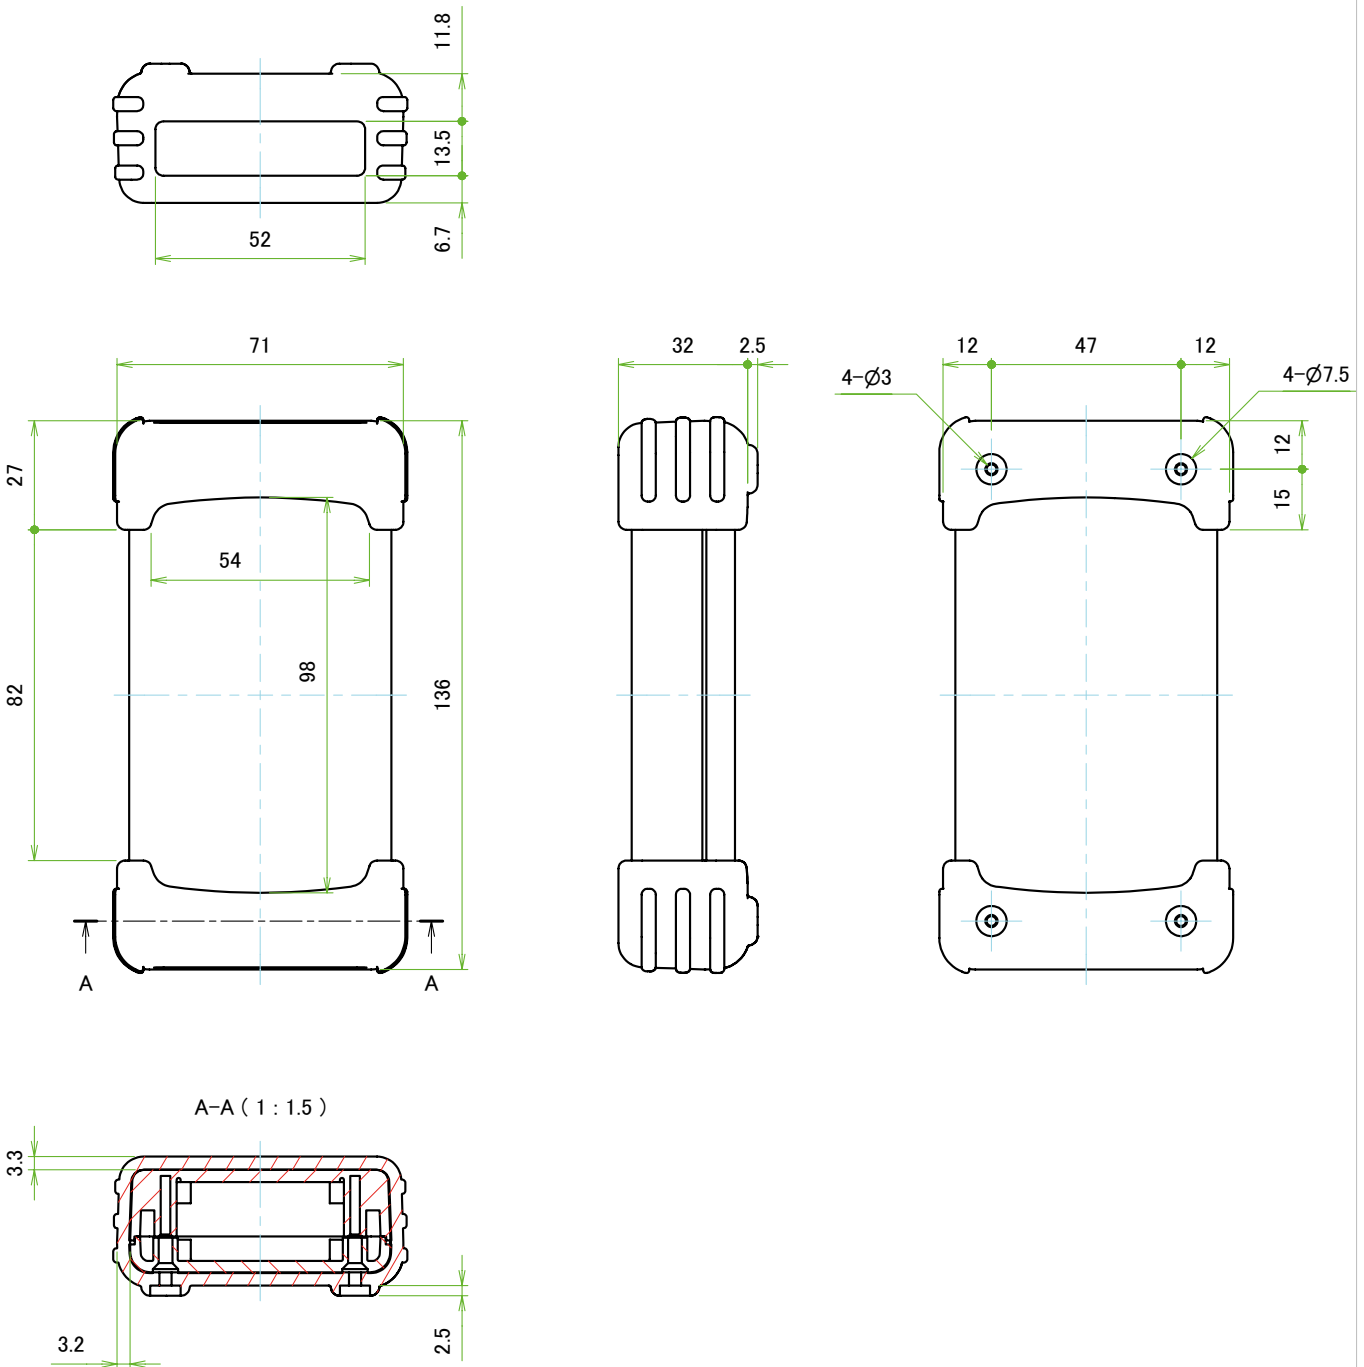

Data sheet for Plastic Housing

Electronics plastic housing

Series TPC

Order Code

Description

Series:	TPC			
External dimensions housing W x H x L:				
71 x 32 x 136 mm		73-130		
71 x 56 x 136 mm		75-130		
91,5 x 41,5 x 176 mm		94-170		
91,5 x 66,5 x 176 mm		96-170		
116 x 51,5 x 226 mm		115-220		
116 x 81,5 x 226 mm		118-220		
131 x 51 x 131 mm		135-130		
131 x 51 x 151 mm		135-180		
131 x 71 x 181 mm		137-180		
Housing colour:				
Black			B	
White			W	
Colour silicone cover:				
Yellow				Y
Navy blue				BL
Grey				G
Black				B

Data sheet for Plastic Housing

Electronics plastic housing

Series TPC

Drawing TPC73-130 external

Data sheet for Plastic Housing

Electronics plastic housing

Series TPC

Drawing TPC73-130 internal