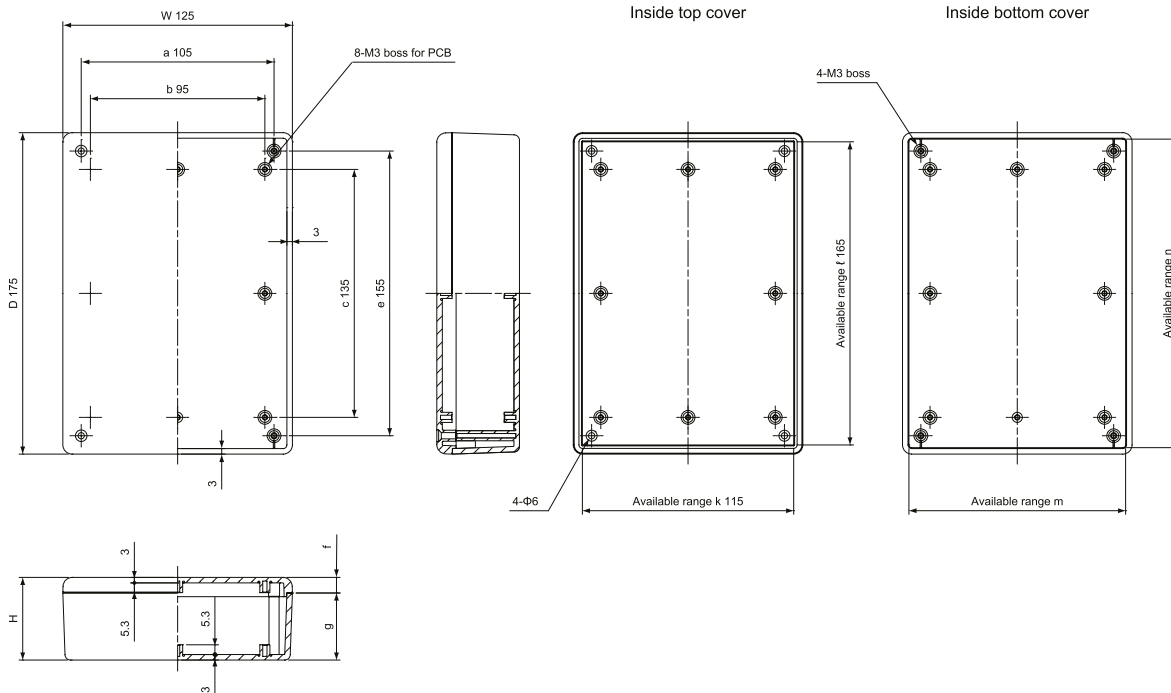

Data sheet for Plastic Housing

Electronics plastic housing

Series TPC

Drawing TPC135-130 / 135-180 / 137-180 internal

Housing 135-180
137-180

Housing 135-130