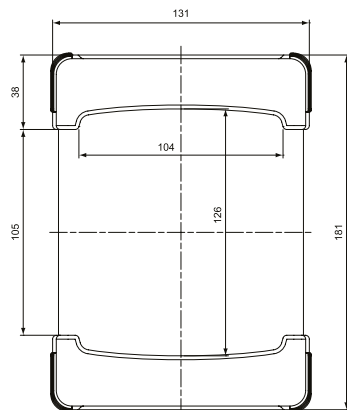

Data sheet for Plastic Housing

Electronics plastic housing

Series TPC

Order Code

Description

Series:	TPC			
External dimensions housing W x H x L:				
71 x 32 x 136 mm		73-130		
71 x 56 x 136 mm		75-130		
91,5 x 41,5 x 176 mm		94-170		
91,5 x 66,5 x 176 mm		96-170		
116 x 51,5 x 226 mm		115-220		
116 x 81,5 x 226 mm		118-220		
131 x 51 x 131 mm		135-130		
131 x 51 x 151 mm		135-180		
131 x 71 x 181 mm		137-180		
Housing colour:				
Black			B	
White			W	
Colour silicone cover:				
Yellow				Y
Navy blue				BL
Grey				G
Black				B

Data sheet for Plastic Housing

Electronics plastic housing

Series TPC

Drawing TPC115-220 internal

Data sheet for Plastic Housing

Electronics plastic housing

Series TPC

Drawing TPC118-220 external

Data sheet for Plastic Housing

Electronics plastic housing

Series TPC

Drawing TPC118-220 internal

Data sheet for Plastic Housing

Electronics plastic housing

Series TPC

Drawing TPC135-130 / 135-180 / 137-180 external

**Housing 135-130
135-180**

Housing	W	H	D	a	b
135-130	131	51	131	55	76
135-180	131	51	181	105	126

Housing 137-180

Data sheet for Plastic Housing

Electronics plastic housing

Series TPC

Drawing TPC135-130 / 135-180 / 137-180 internal